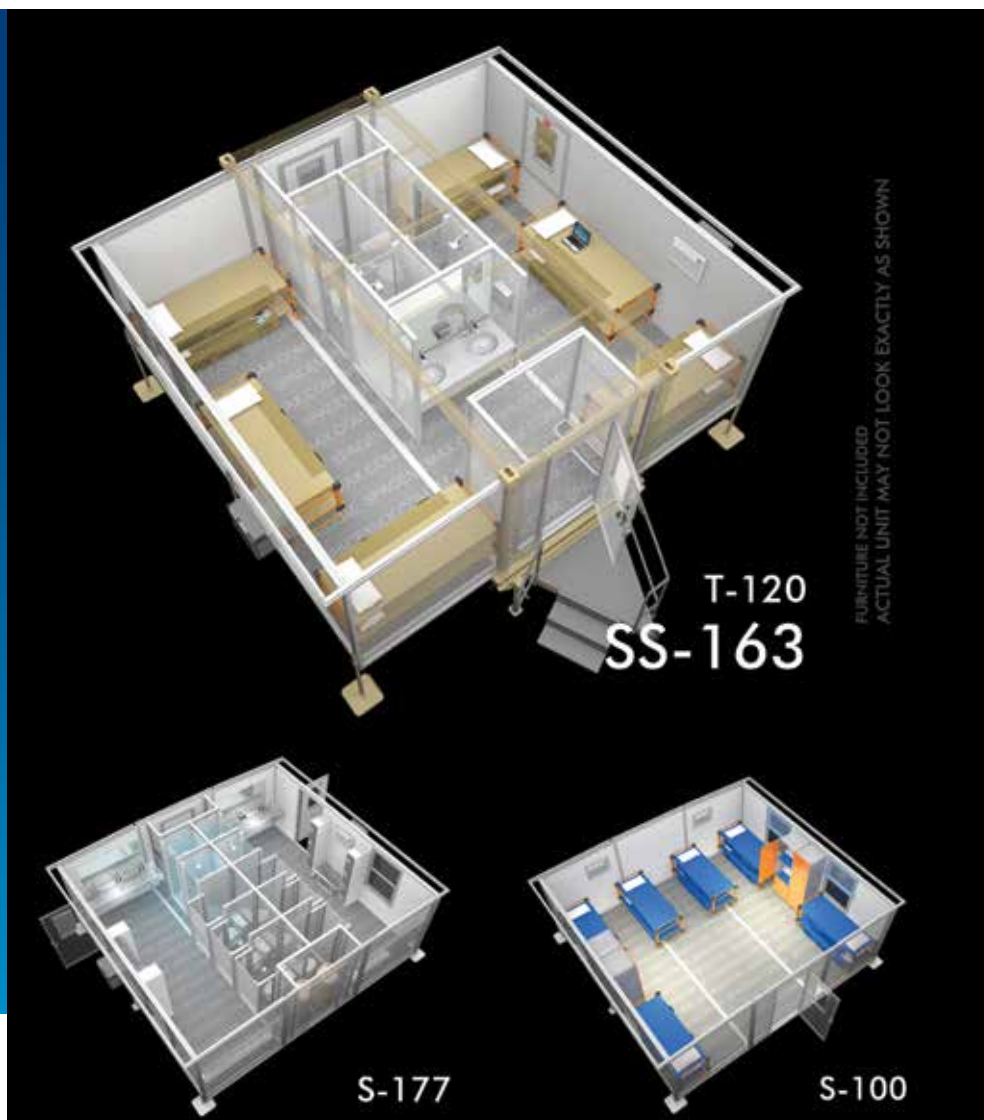

# SpaceMax™

Instant redeployable shelter anywhere on earth - *even in the harshest of terrain.*

The SPACEMAX™ system has set the benchmark for high mobility shelters. Light and easy to transport SPACEMAX™ is its own shipping container and provides instant redeployable accommodation solutions. The SPACEMAX™ line of high-tech, foldable, portable buildings offer innovative solutions for flexible living and workspace needs. SPACEMAX™ can

deploy in less than five minutes with plug-in electrical and plumbing systems. They fold and expand with a proprietary, patent-protected wall system that links together air-tight and water-tight and separates external and internal surfaces with a unique thermal-break design.

## Benefits of SpaceMax:

- Flexible building options
- Highly transportable
- Rapid deployment and installation
- ISO compliant
- Plug and play installation
- Greater comfort
- Lower life-cycle costs
- Fast set-up time
- Massive energy-use savings

## Specifications:

 20	 5m x 6m	 Turnkey Solution
---	--	---

For more information:

**1800 86 68 68**

13 Pikkat Drive, Braemar NSW 2575

e: sam@australiantemporarystructures.com.au

e: david@australiantemporarystructures.com.au